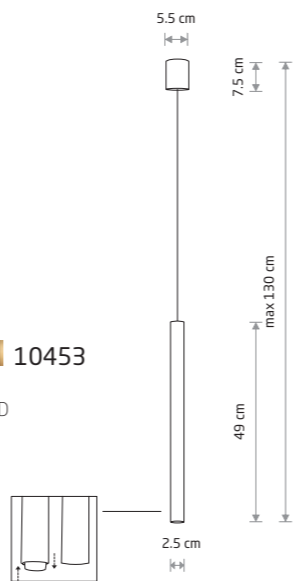

LASER 490 10453

LASER 490

painted steel

- 10451
- 10452
- 10453

1xG9, max 10W only LED

LASER 490

painted steel

- 8796
- 8797

1xG9, max 10W only LED

solid brass, painted steel

- 8798

1xG9, max 10W only LED

LASER 490 8796

LASER 750 8433

LASER 1000 10445

LASER 1000

painted steel

- 10444
- 10445
- 10446

1xG9, max 10W only LED

LASER 750

painted steel

- 10447
- 10448
- 10450

1xG9, max 10W only LED

LASER 750

painted steel

- 8432
- 8433

1xG9, max 10W only LED

solid brass, painted steel

- 8431

1xG9, max 10W only LED

LASER 1000

painted steel