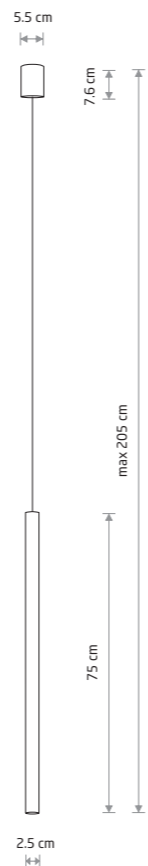

LASER 490 10453

LASER 490

painted steel

- 10451
- 10452
- 10453

1xG9, max 10W only LED

LASER 490

painted steel

- 8796
- 8797

1xG9, max 10W only LED

solid brass, painted steel

- 8798

1xG9, max 10W only LED

LASER 490 8796

LASER 750 8433

LASER 1000 10445

LASER 1000

painted steel

- 10444
- 10445
- 10446

1xG9, max 10W only LED

LASER 750

painted steel

- 10447
- 10448
- 10450

1xG9, max 10W only LED

LASER 750

painted steel

- 8432
- 8433

1xG9, max 10W only LED

solid brass, painted steel

- 8431

1xG9, max 10W only LED

LASER 1000

painted steel