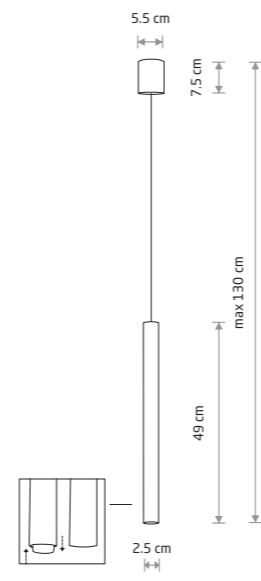

LASER 490 10453

LASER 490

painted steel

- 10451
- 10452
- 10453

1xG9, max 10W only LED

LASER 490

painted steel

- 8796
- 8797

1xG9, max 10W only LED

solid brass, painted steel

- 8798

1xG9, max 10W only LED

LASER 490 8796

LASER 750 8433

LASER 1000 10445

LASER 1000

painted steel

- 10444
- 10445
- 10446

1xG9, max 10W only LED

LASER 750

painted steel

- 10447
- 10448
- 10450

1xG9, max 10W only LED

LASER 750