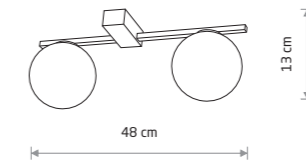

KIER L 10308

KIER M 10307

KIER M
painted steel, glass

- 10307 ■ 10306
- ⚙️ 💡 1xG9, max 12W only LED

KIER S
painted steel, glass

- 10302 ■ 10623
- ⚙️ 💡 1xG9, max 12W

KIER L
painted steel, glass

- 10310 ■ 10308
- ⚙️ 💡 1xG9, max 12W only LED

PIK 10301

PIK
painted aluminum, glass

- 10299
- ⚙️ 💡 1xG9, max 12W only LED

PIK
painted aluminum, glass

- 10300
- ⚙️ 💡 2xG9, max 12W only LED

PIK
painted aluminum, glass

- 10301
- ⚙️ 💡 3xG9, max 12W only LED