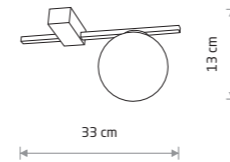

KIER L 10308

KIER M 10307

KIER M
painted steel, glass

- 10307 ■ 10306
- ⚙️ 💡 1xG9, max 12W only LED

KIER S
painted steel, glass

- 10302 ■ 10623
- ⚙️ 💡 1xG9, max 12W

KIER L
painted steel, glass

- 10310 ■ 10308
- ⚙️ 💡 1xG9, max 12W only LED

PIK 10301

PIK
painted aluminum, glass

- 10299
- ⚙️ 💡 1xG9, max 12W only LED

PIK
painted aluminum, glass

- 10300
- ⚙️ 💡 2xG9, max 12W only LED

PIK
painted aluminum, glass

- 10301
- ⚙️ 💡 3xG9, max 12W only LED