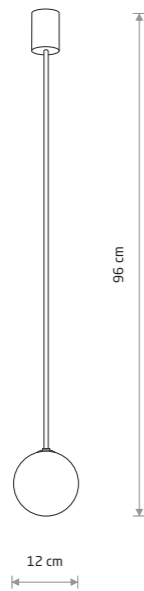

KIER L 10308

KIER M 10307

KIER M
painted steel, glass

- 10307 ■ 10306
- ⚙️ 💡 1xG9, max 12W only LED

KIER S
painted steel, glass

- 10302 ■ 10623
- ⚙️ 💡 1xG9, max 12W

KIER L
painted steel, glass

- 10310 ■ 10308
- ⚙️ 💡 1xG9, max 12W only LED

PIK 10301

PIK
painted aluminum, glass

- 10299
- ⚙️ 💡 1xG9, max 12W only LED

PIK
painted aluminum, glass

- 10300
- ⚙️ 💡 2xG9, max 12W only LED

PIK
painted aluminum, glass

- 10301
- ⚙️ 💡 3xG9, max 12W only LED