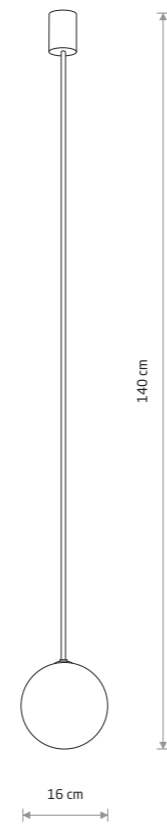

KIER L 10308

KIER M 10307

KIER M
painted steel, glass

- 10307 ■ 10306
- ⚙️ 💡 1xG9, max 12W only LED

KIER S
painted steel, glass

- 10302 ■ 10623
- ⚙️ 💡 1xG9, max 12W

KIER L
painted steel, glass

- 10310 ■ 10308
- ⚙️ 💡 1xG9, max 12W only LED

PIK 10301

PIK
painted aluminum, glass

- 10299
- ⚙️ 💡 1xG9, max 12W only LED

PIK
painted aluminum, glass

- 10300
- ⚙️ 💡 2xG9, max 12W only LED

PIK
painted aluminum, glass

- 10301
- ⚙️ 💡 3xG9, max 12W only LED