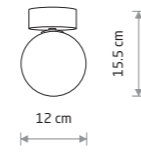

KIER L 10308

KIER M 10307

KIER M
painted steel, glass

- 10307 ■ 10306
- ⚙️ 💡 1xG9, max 12W only LED

KIER S
painted steel, glass

- 10302 ■ 10623
- ⚙️ 💡 1xG9, max 12W

KIER L
painted steel, glass

- 10310 ■ 10308
- ⚙️ 💡 1xG9, max 12W only LED

PIK 10301

PIK
painted aluminum, glass

- 10299
- ⚙️ 💡 1xG9, max 12W only LED

PIK
painted aluminum, glass

- 10300
- ⚙️ 💡 2xG9, max 12W only LED

PIK
painted aluminum, glass

- 10301
- ⚙️ 💡 3xG9, max 12W only LED