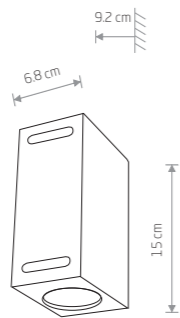

ASSOS

■ painted aluminum, glass

■ 9124

■ 2xGU10, max 10W

IP54