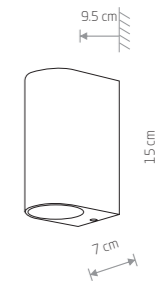

■ steel, glass

■ 9515

■ 2xGU10, max 10W

IP54

NICO

■ painted aluminum, glass

■ 9518

■ 1xGU10, max 10W

IP54

NICO

■ painted aluminum, glass

■ 9517

■ 2xGU10, max 10W

IP54