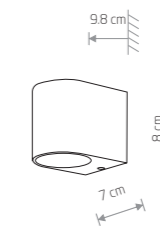

■ steel, glass

■ 9515

■ 2xGU10, max 10W

IP54

NICO

■ painted aluminum, glass

■ 9518

■ 1xGU10, max 10W