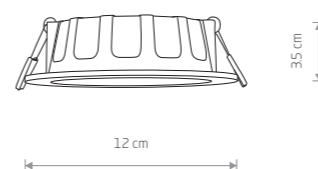

### CL KOS LED 8W

plastic

8782 3000K 8781 4000K

cut out ø 100 mm

### CL KOS LED 10W

plastic

8780 3000K 8778 4000K

cut out ø 125 mm

### CL KOS LED 16W

plastic

8777 3000K 8776 4000K

cut out ø 150 mm