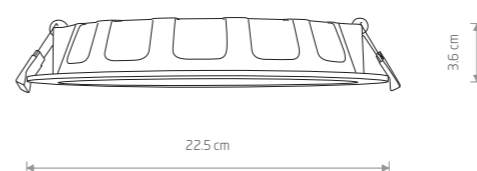

### CL KOS LED 10W

plastic

8780 3000K 8778 4000K

cut out ø 125 mm

### CL KOS LED 16W

plastic

8777 3000K 8776 4000K

cut out ø 150 mm