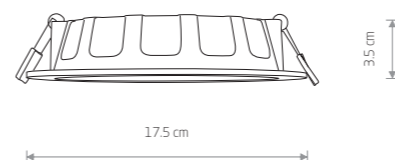

### CL KOS LED 8W

plastic

8782 3000K 8781 4000K

cut out ø 100 mm

### CL KOS LED 10W

plastic

8780 3000K 8778 4000K

cut out ø 125 mm