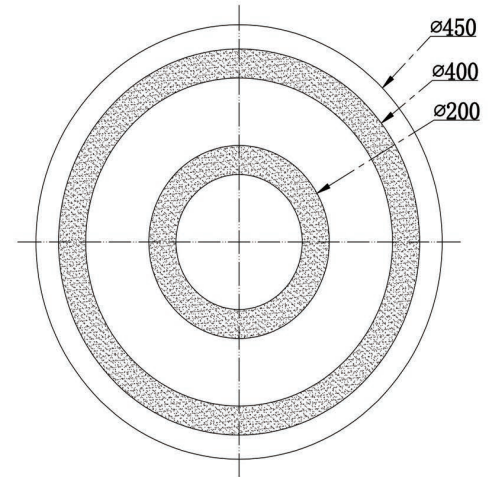

FREYA
TRADITION OF QUALITY

Instruction

FR6001CL-L33CH

MAX 33W
2500 Lumen

Model: FR6001CL-L33CH
Series: Caprice

Ceiling Lamps